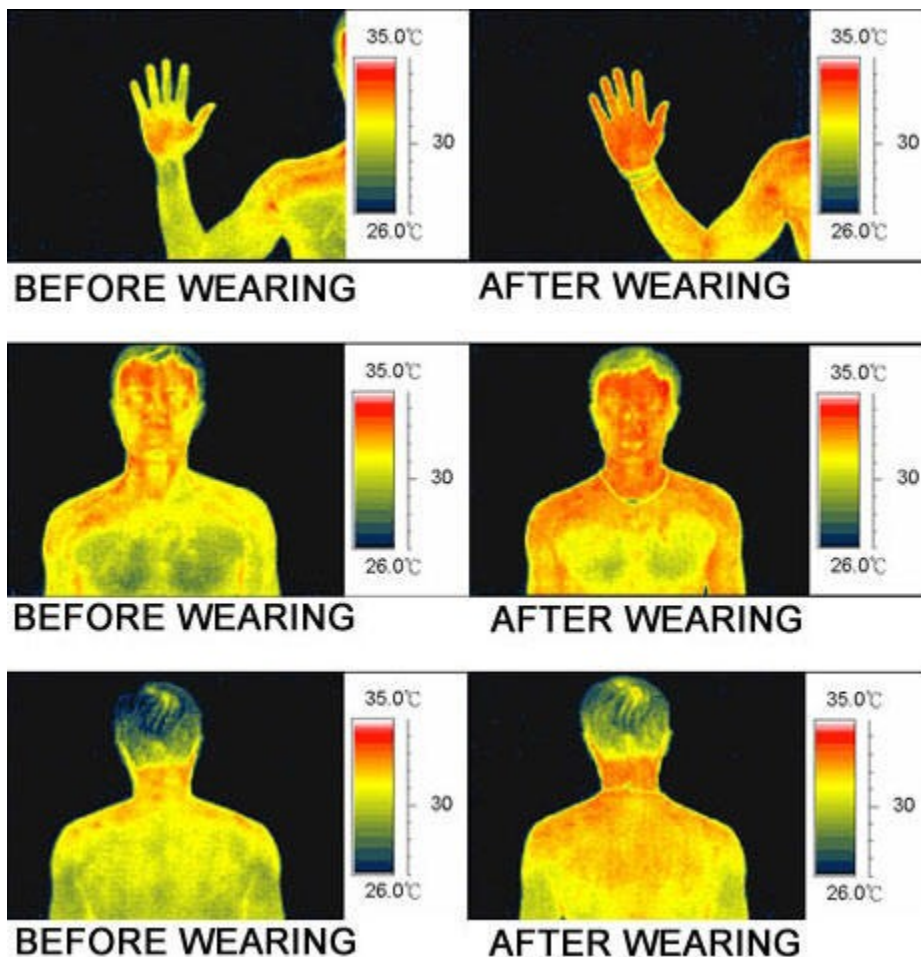

Unfortunately, air-conditioning, exhaust fumes, cigarette smoke, fluorescent lighting, cellular phones, electrical and electronic equipment, TV and computer screens - all these adversely deplete negative ions from our surroundings and instead increase positive ions, which have been linked to muscle and joint aches, irritability, mood swings, headaches, insomnia, lethargy, lessened efficiency and general lack of health.

Evidence on Enhanced Blood Flow in the Body

The above image shows blood cells microscopically before and after wearing the Scalar Energy Pendant. The blood cells in normal people usually clump together as shown in the photo on the left, resulting in a reduced supply of oxygen to the cells in the body. After wearing the Scalar Energy Pendant, the blood cells unclump, and oxygen is effectively able to be delivered more effectively to the body, resulting in better energy and improved health. The enhanced blood flow in the body is also evident in the thermal imaging photos shown below.

Instructions on Using the Scalar Energy Pendant

Tips on Therapeutic Application of the Scalar Energy Pendant