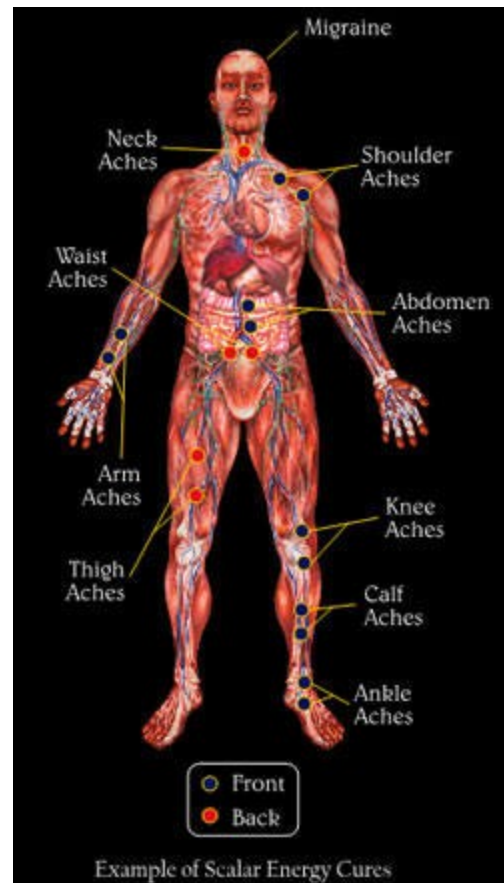

## What is the Scalar Energy Pendant made from?

The Scalar Energy Pendant is a mineral based high-tech formulated energy pendant, made from volcanic lava, using Japanese technology

**By wearing the Scalar Energy Pendant, you will effectively achieve the following benefits;**

- Improved blood circulation
- Better stamina, endurance and strength
- Enhances Immune and Endocrine Systems
- Enhances Cellular Nutrition and Detoxification
- Enhances Cellular Permeability
- Reduces Inflammation
- A calmer mind and sharper focus/concentration
- Alleviates soreness, aches and pains; improved flexibility
- Energises blood cells and reduces "stickiness" in blood cells
- Neutralises Harmful Energies; Strengthens Your Body's Bio-Energy field to protect from harmful electromagnetic waves
- Restores balance and harmony to the body and increases your energy levels

## About the Scalar Energy Pendant

**Improving Circulation and Balancing the Body's Bio-**